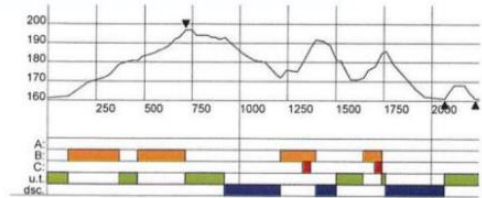

Fredag 13 januari 2023

Distans 10 km - 2,5 (blå) + 7,5 (röd 3,75 + blå 3,75)

3,75 km Red

Length: 3 837 m
 Height Difference: 69 m
 Maximum Climb: 40 m
 Total Climb: 130 m
 Lowest Point: 161 m.a.s.l
 Highest Point: 230 m.a.s.l
 Category: E
 Competition Level: WSC/WC

2,5 km Blue

Length: 2 438 m
 Height Difference: 36 m
 Maximum Climb: 21 m
 Total Climb: 83 m
 Lowest Point: 161 m.a.s.l
 Highest Point: 197 m.a.s.l
 Category: E
 Competition Level: WSC/WC

3,75 km Blue

Length: 3 982 m
 Height Difference: 84 m
 Maximum Climb: 65 m
 Total Climb: 152 m
 Lowest Point: 161 m.a.s.l
 Highest Point: 245 m.a.s.l
 Category: E
 Competition Level: WSC/WC