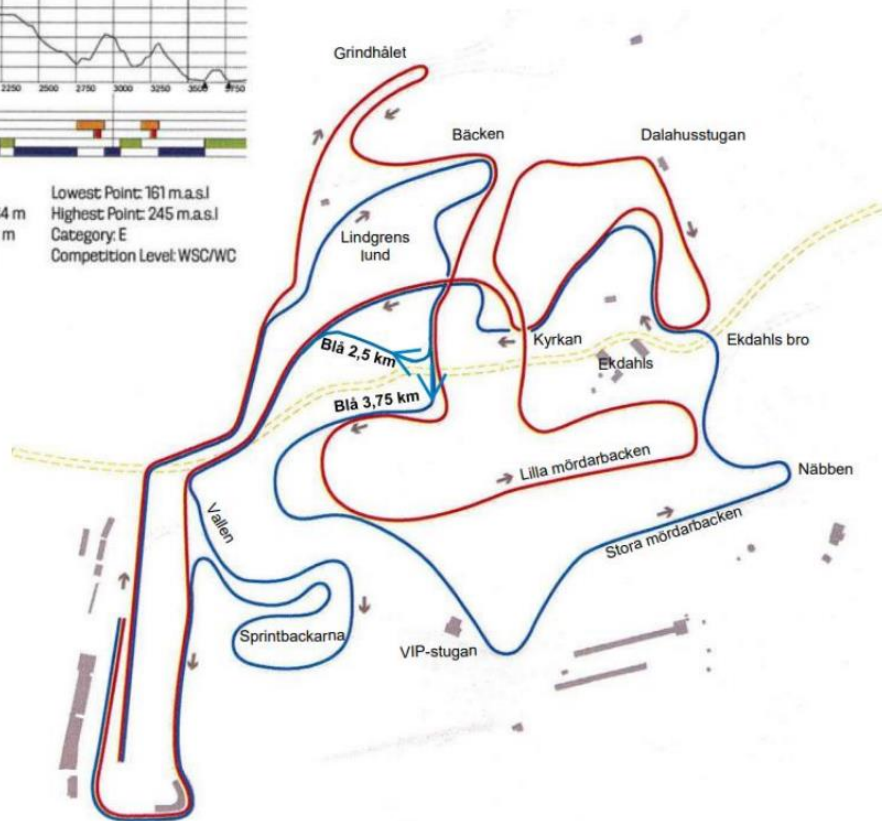

Fredag 13 januari 2023

Distans 10 km - 2,5 (blå) + 7,5 (röd 3,75 + blå 3,75)

3,75 km Red

Length: 3 837 m
 Height Difference: 69 m
 Maximum Climb: 40 m
 Total Climb: 130 m
 Lowest Point: 161 m.a.s.l
 Highest Point: 230 m.a.s.l
 Category: E
 Competition Level: WSC/WC

2,5 km Blue

Length: 2 438 m
 Height Difference: 36 m
 Maximum Climb: 21 m
 Total Climb: 83 m
 Lowest Point: 161 m.a.s.l
 Highest Point: 197 m.a.s.l
 Category: E
 Competition Level: WSC/WC

3,75 km Blue

Length: 3 982 m
 Height Difference: 84 m
 Maximum Climb: 65 m
 Total Climb: 152 m
 Lowest Point: 161 m.a.s.l
 Highest Point: 245 m.a.s.l
 Category: E
 Competition Level: WSC/WC