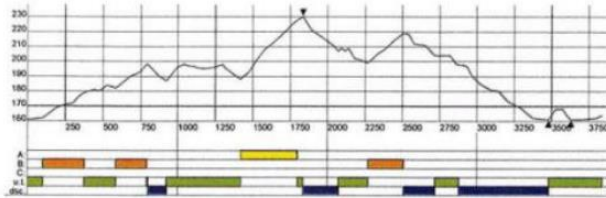

Fredag 13 januari 2023

Distans 10 km - 2,5 (blå) + 7,5 (röd 3,75 + blå 3,75)

3,75 km Red

Length: 3 837 m
 Height Difference: 69 m
 Maximum Climb: 40 m
 Total Climb: 130 m
 Lowest Point: 161 m.a.s.l
 Highest Point: 230 m.a.s.l
 Category: E
 Competition Level: WSC/WC

2,5 km Blue

Length: 2 438 m
 Height Difference: 36 m
 Maximum Climb: 21 m
 Total Climb: 83 m
 Lowest Point: 161 m.a.s.l
 Highest Point: 197 m.a.s.l
 Category: E
 Competition Level: WSC/WC

3,75 km Blue

Length: 3 982 m
 Height Difference: 84 m
 Maximum Climb: 65 m
 Total Climb: 152 m
 Lowest Point: 161 m.a.s.l
 Highest Point: 245 m.a.s.l
 Category: E
 Competition Level: WSC/WC