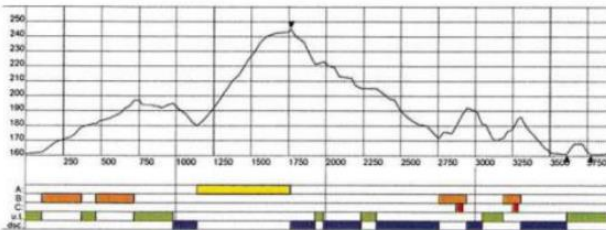

Fredag 13 januari 2023

Distans 10 km - 2,5 (blå) + 7,5 (röd 3,75 + blå 3,75)

3,75 km Red

Length: 3 837 m
 Height Difference: 69 m
 Maximum Climb: 40 m
 Total Climb: 130 m
 Lowest Point: 161 m.a.s.l
 Highest Point: 230 m.a.s.l
 Category: E
 Competition Level: WSC/WC

2,5 km Blue

Length: 2 438 m
 Height Difference: 36 m
 Maximum Climb: 21 m
 Total Climb: 83 m
 Lowest Point: 161 m.a.s.l
 Highest Point: 197 m.a.s.l
 Category: E
 Competition Level: WSC/WC

3,75 km Blue

Length: 3 982 m
 Height Difference: 84 m
 Maximum Climb: 65 m
 Total Climb: 152 m
 Lowest Point: 161 m.a.s.l
 Highest Point: 245 m.a.s.l
 Category: E
 Competition Level: WSC/WC